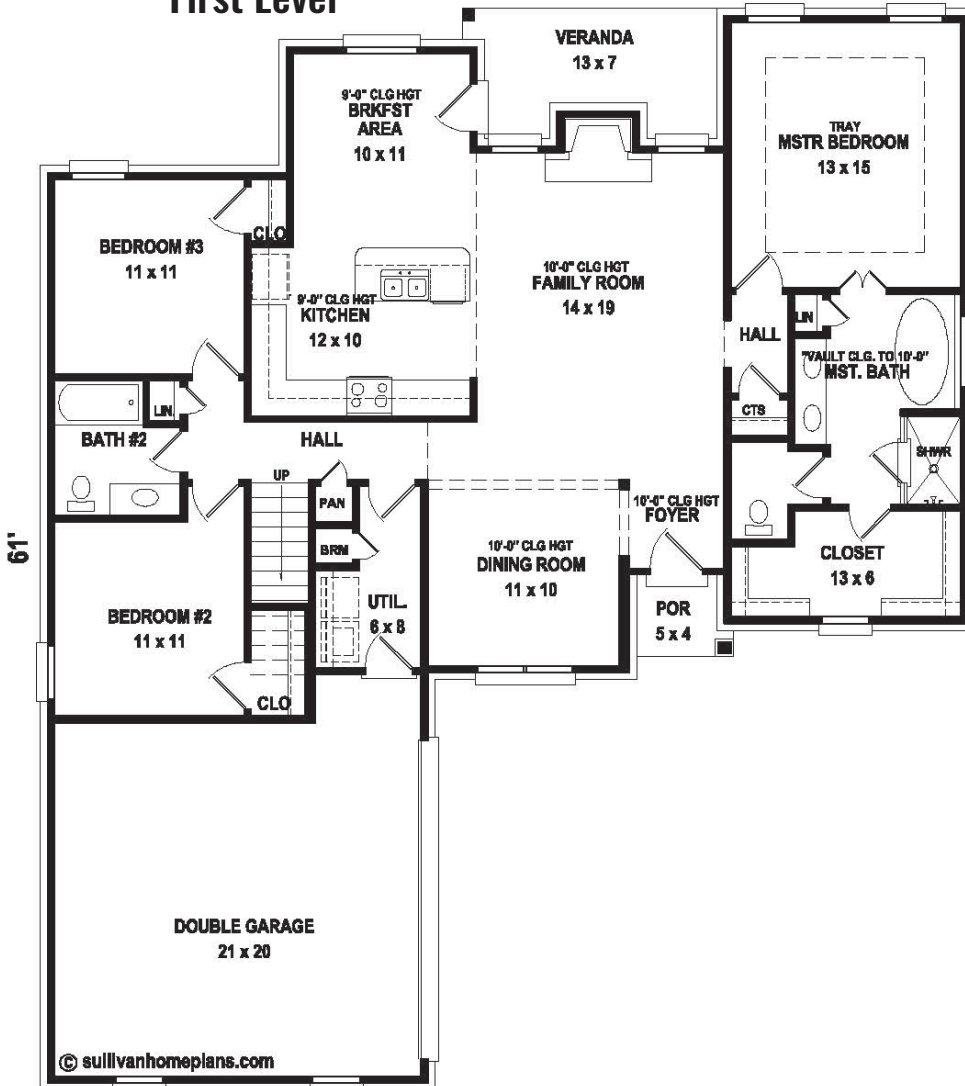

BANYAN

2085 sf
Total Heated Area

3 **2**

BONUS

Artist's conception. All plans subject to change.

First Level

Second Level

SKYLAKE
- CONSTRUCTION -