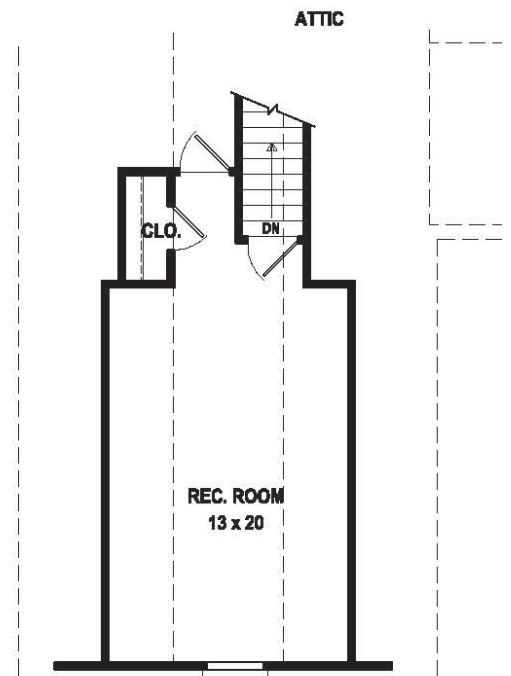

BANYAN

2085 sf
Total Heated Area

3 **2**

BONUS

Artist's conception. All plans subject to change.

First Level

Second Level

SKYLAKE
- CONSTRUCTION -