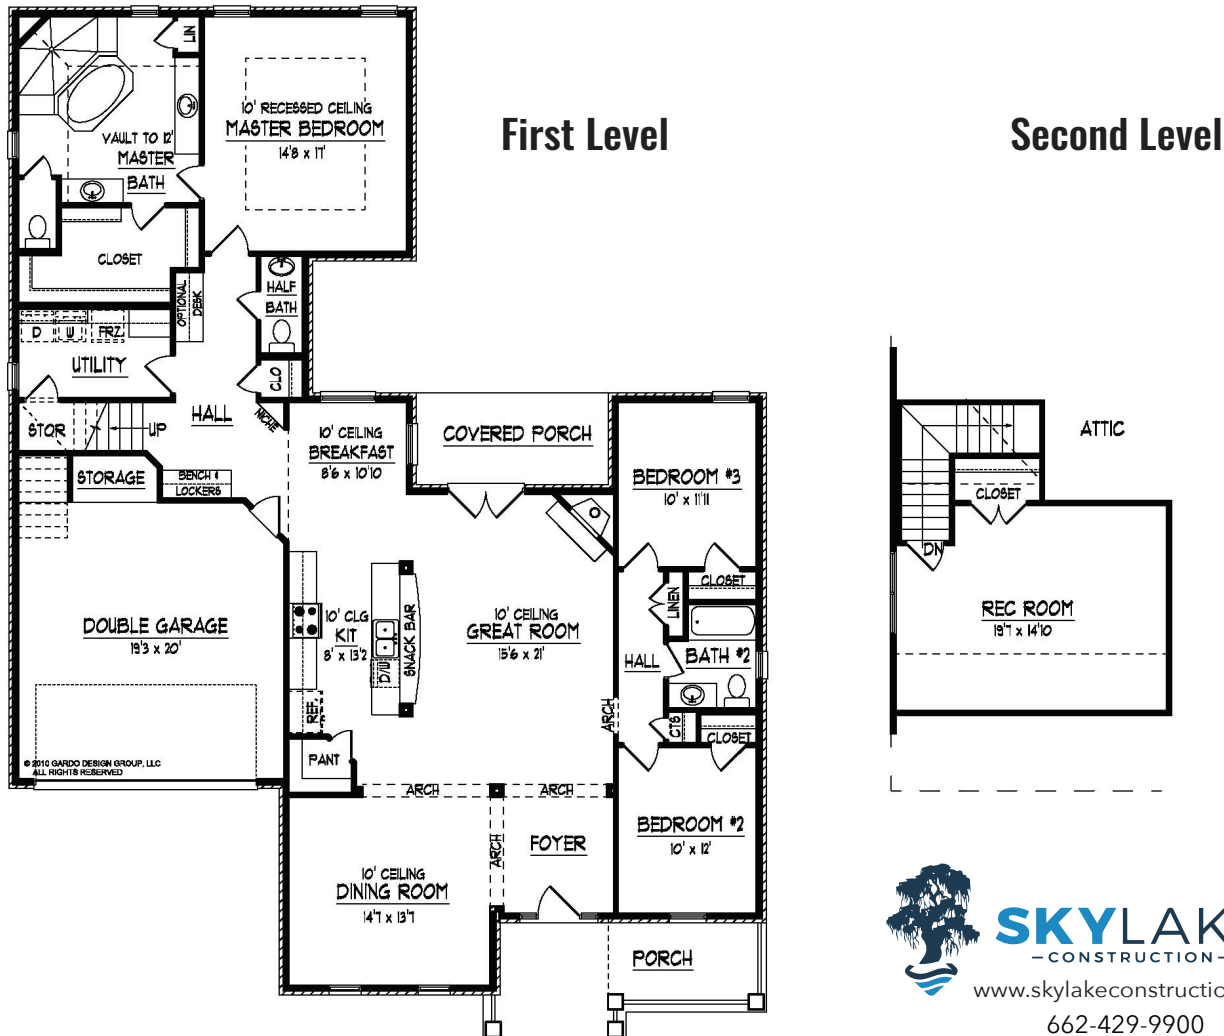

PEACH

2583 sf
Total Heated Area

3 **2.5**

BONUS

RECESSED

Artist's conception. All plans subject to change.

SKYLAKE
- CONSTRUCTION -

www.skylakeconstruction.com