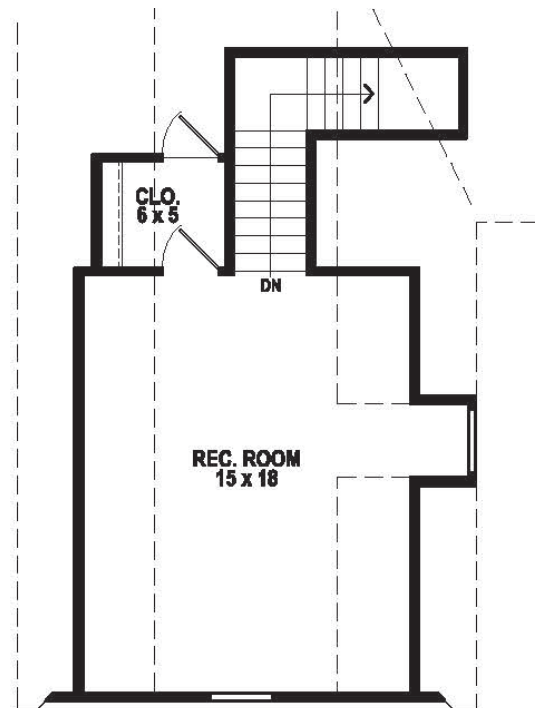

TUPELO

2115 sf
Total Heated Area

3 2

BONUS

Artist's conception. All plans subject to change.

First Level

Second Level

SKYLAKE
- CONSTRUCTION -