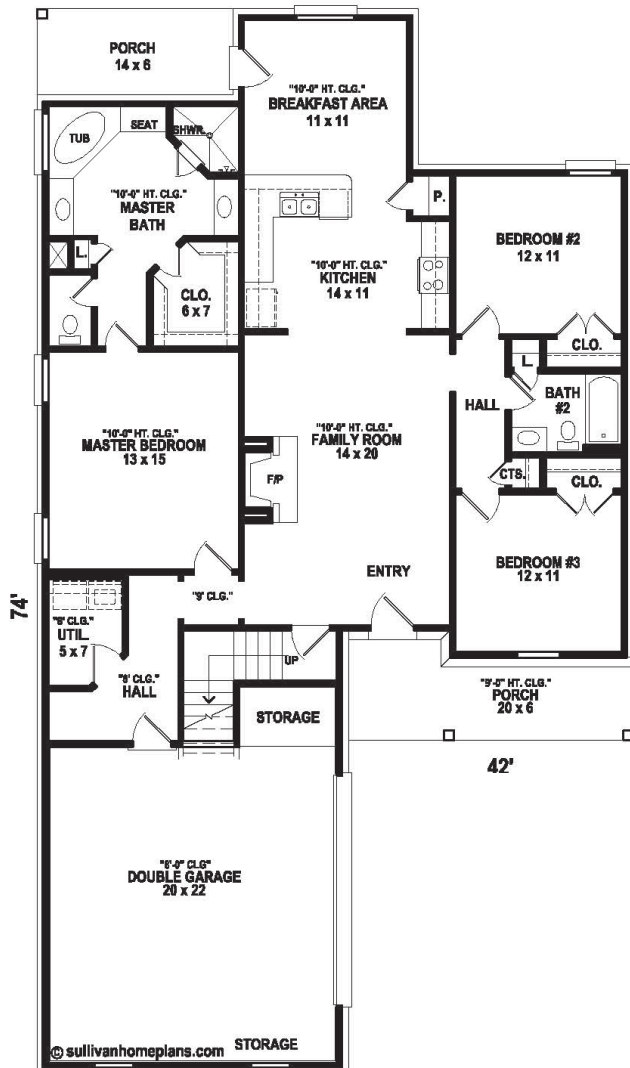

TUPELO

2115 sf
Total Heated Area

3 2

BONUS

Artist's conception. All plans subject to change.

First Level

Second Level

SKYLAKE
- CONSTRUCTION -