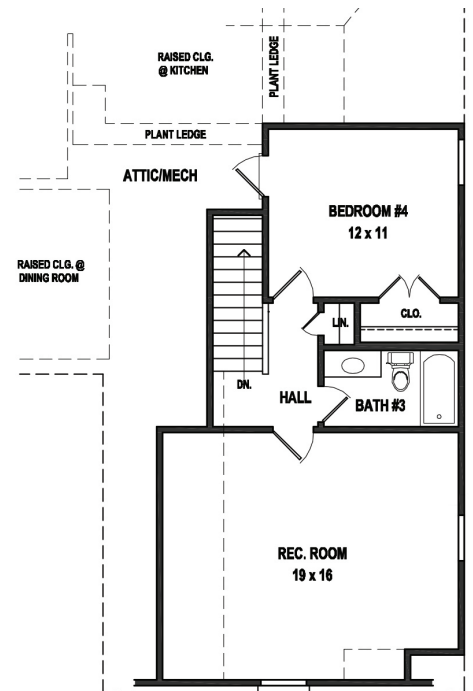

IVY

Artist's conception. All plans subject to change.

2542 sf
Total Heated Area

4

3

BONUS

First Level

Second Level