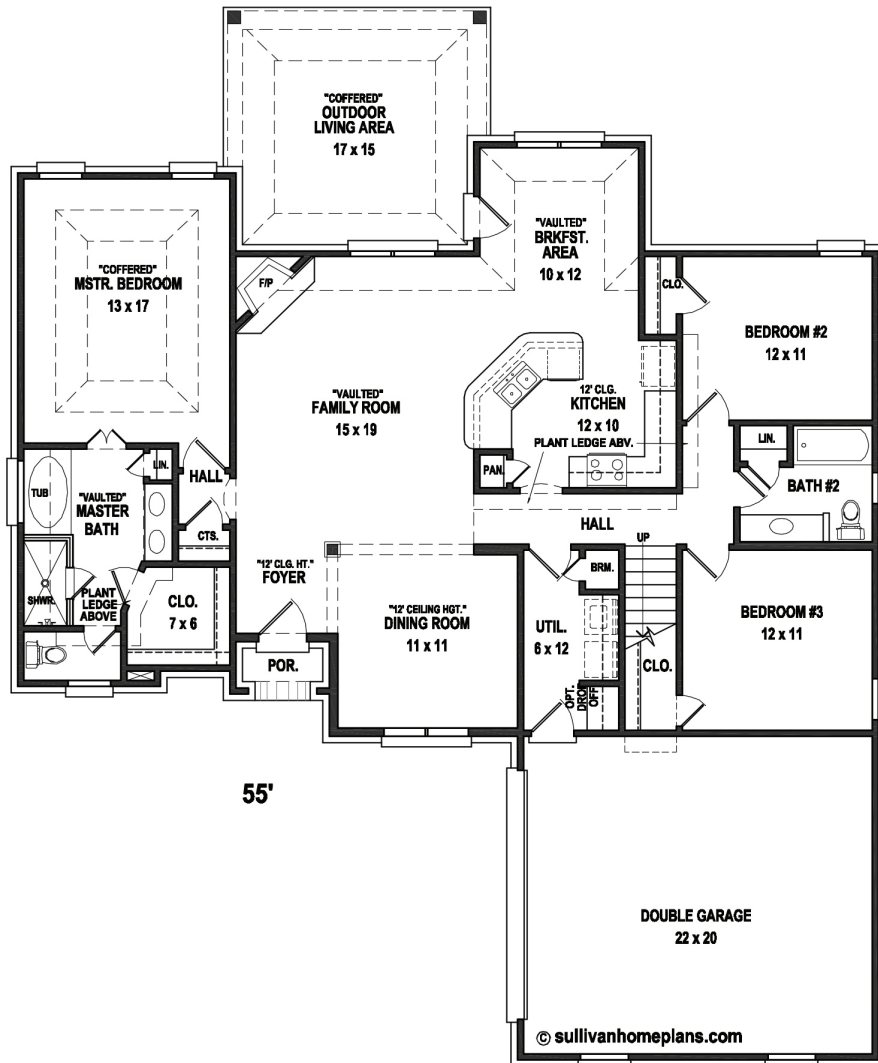

IVY

Artist's conception. All plans subject to change.

2542 sf
Total Heated Area

4

3

BONUS

First Level

Second Level