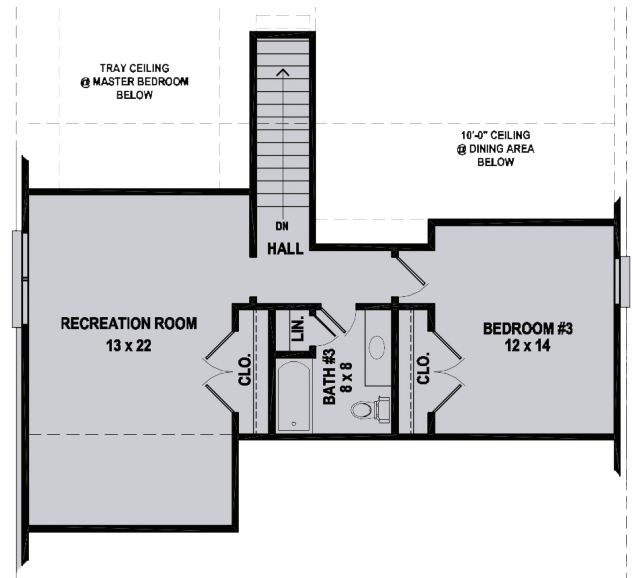

ROSEWOOD

2856 sf
Total Heated Area

3

2.5

BONUS

Artist's conception. All plans subject to change.

First Level

Second Level