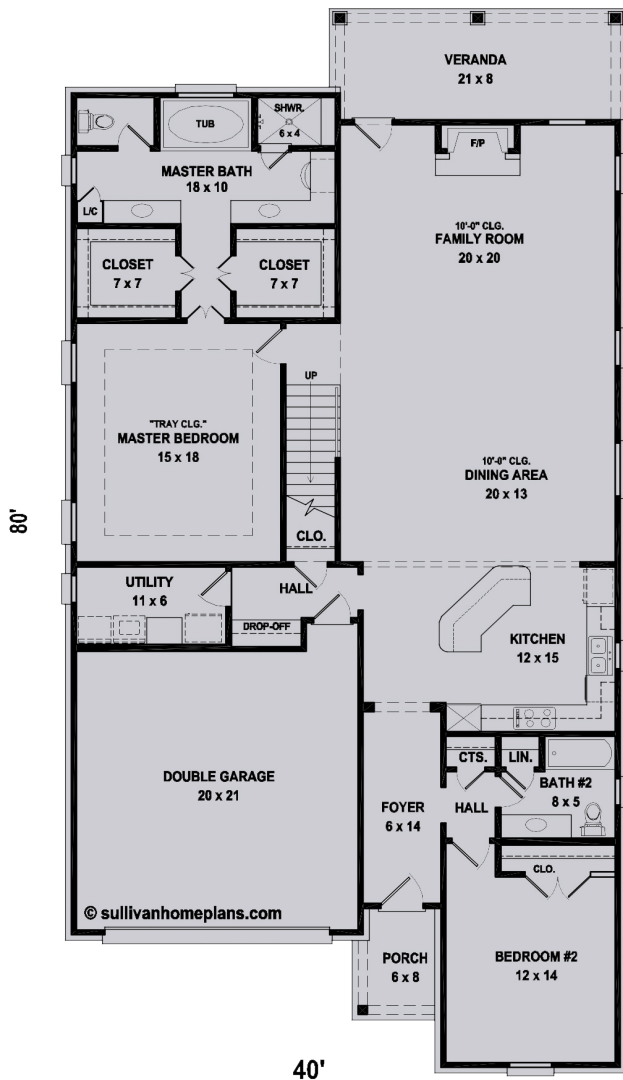

ROSEWOOD

2856 sf
Total Heated Area

3

2.5

BONUS

Artist's conception. All plans subject to change.

First Level

Second Level