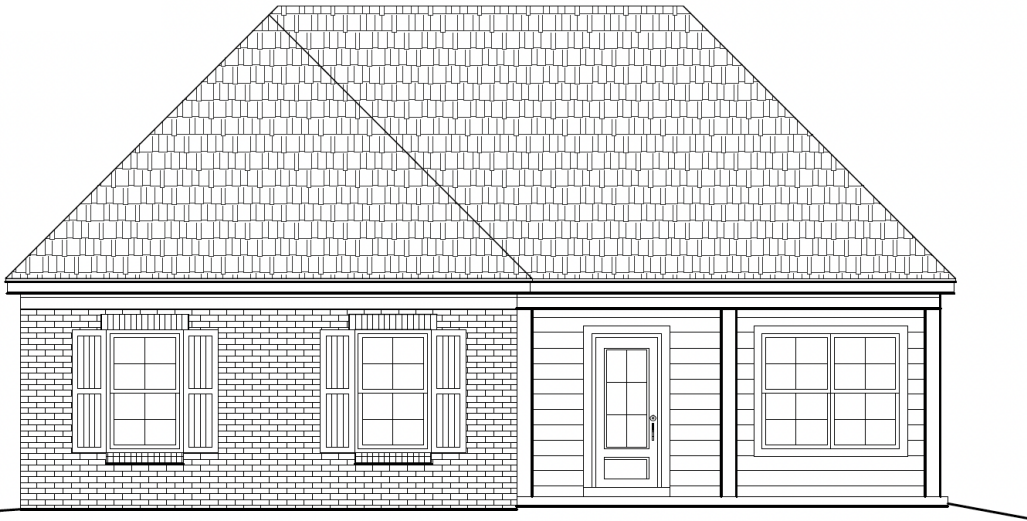

DRIFTWOOD

1802 sf
Total Heated Area

3

2

Artist's conception. All plans subject to change.

SKYLAKE
— CONSTRUCTION —

www.skylakeconstruction.com

662-429-9900