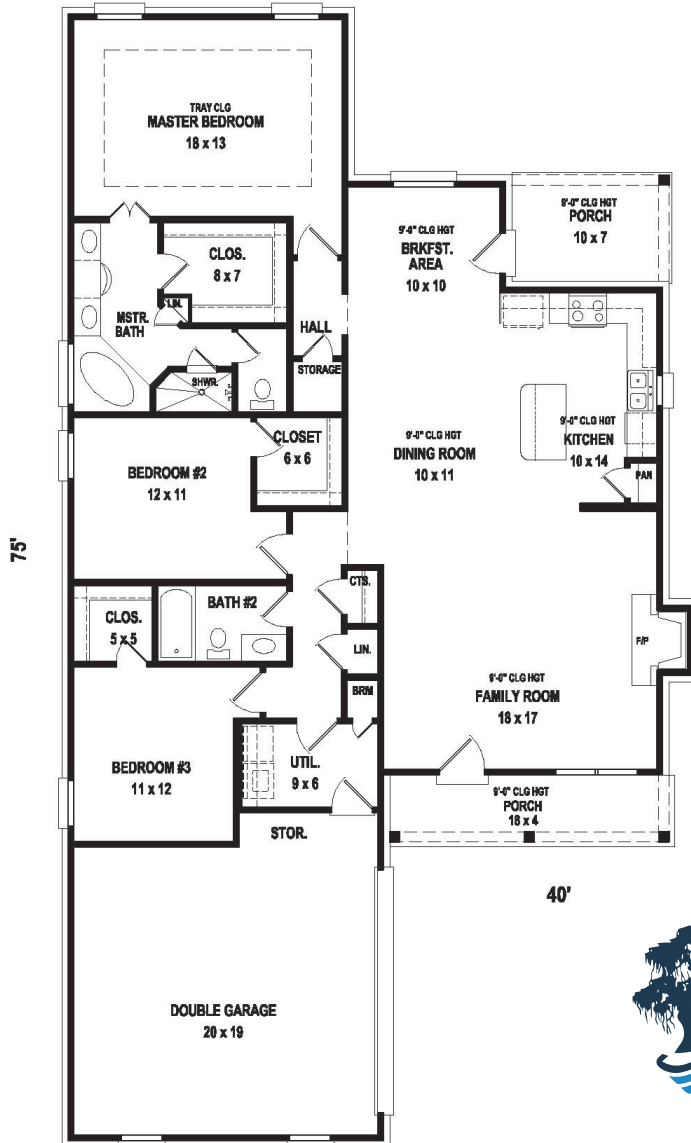

DRIFTWOOD

1802 sf
Total Heated Area

3

2

Artist's conception. All plans subject to change.

SKYLAKE
— CONSTRUCTION —

www.skylakeconstruction.com

662-429-9900