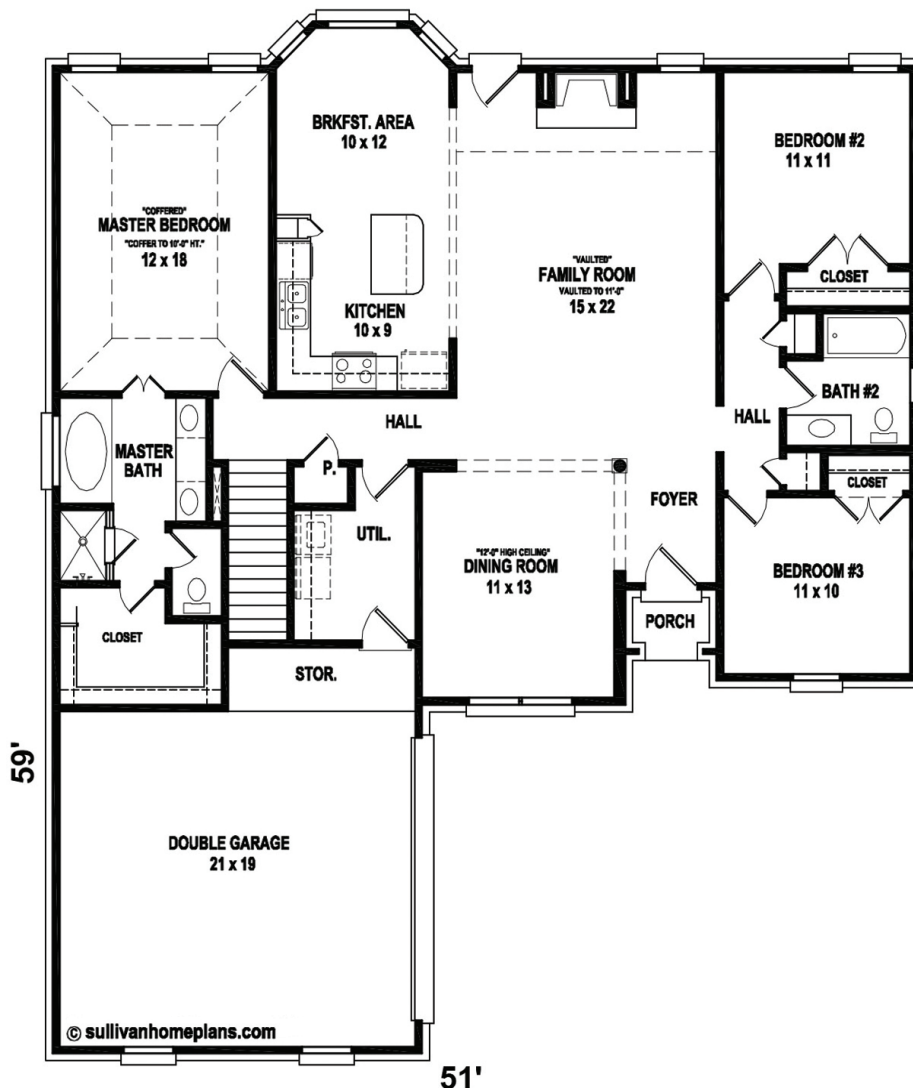

WILLOW

Artist's conception. All plans subject to change.

2215 sf
Total Heated Area

3

2

BONUS

First Level

Second Level