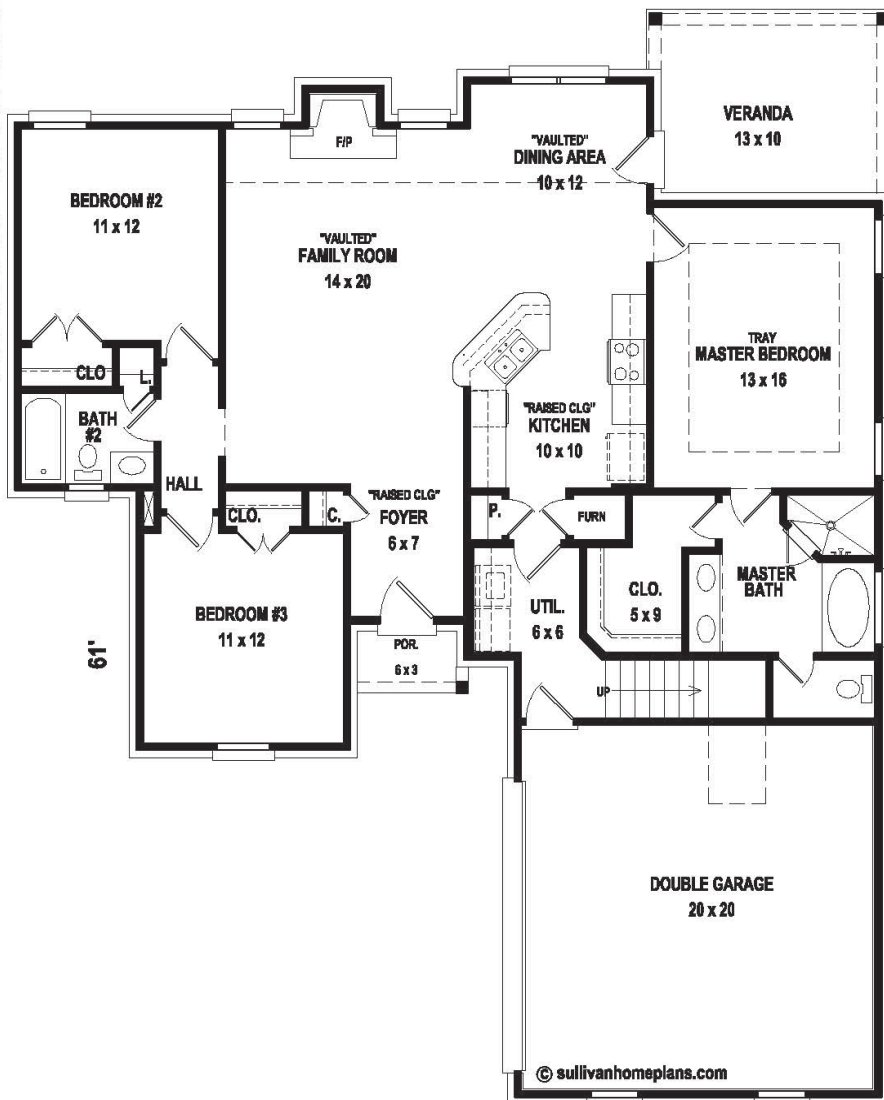

SORGHUM

1840 sf
Total Heated Area

3 **2**

BONUS

Artist's conception. All plans subject to change.

Second Level

50'

SKYLAKE
- CONSTRUCTION -