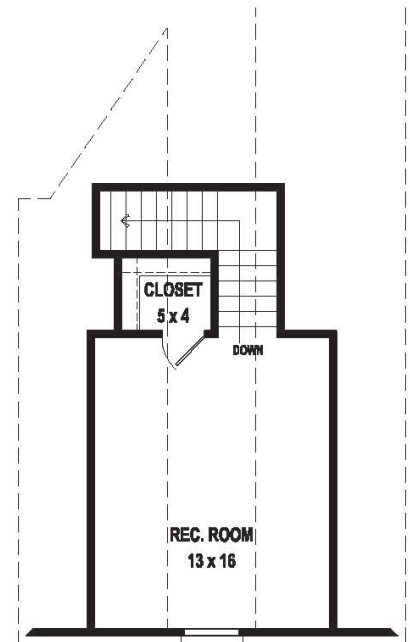

SORGHUM

1840 sf
Total Heated Area

3 **2**

BONUS

Artist's conception. All plans subject to change.

Second Level

50'

SKYLAKE
- CONSTRUCTION -