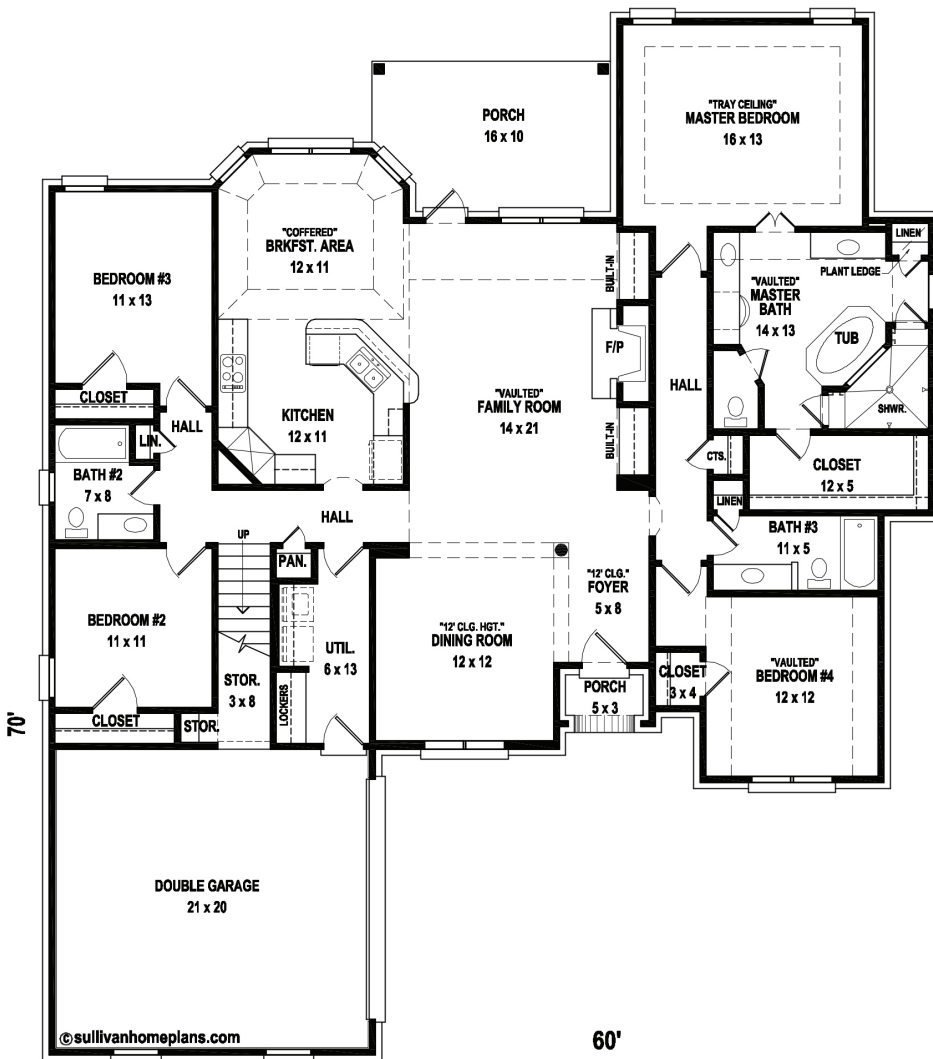

LILAC

Artist's conception. All plans subject to change.

2888 sf
Total Heated Area

4 4

BONUS

First Level

Second Level

SKYLAKE
- CONSTRUCTION -