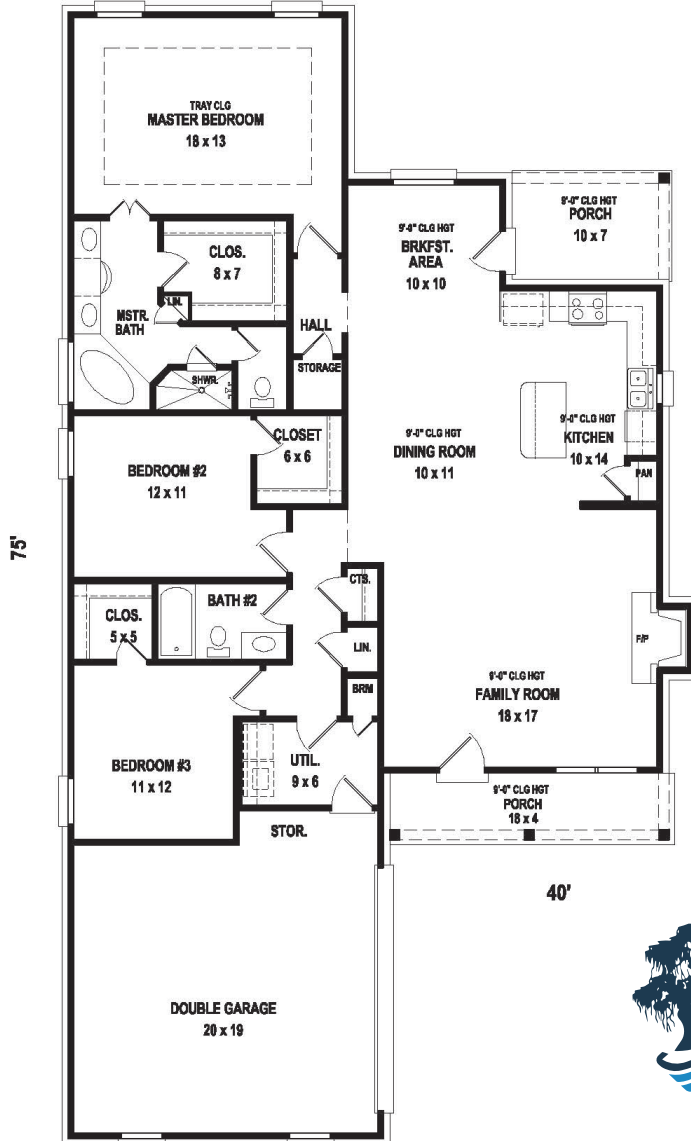

DRIFTWOOD

1802 sf
Total Heated Area

3

2

Artist's conception. All plans subject to change.

SKYLAKE
- CONSTRUCTION -

www.skylakeconstruction.com

662-429-9900