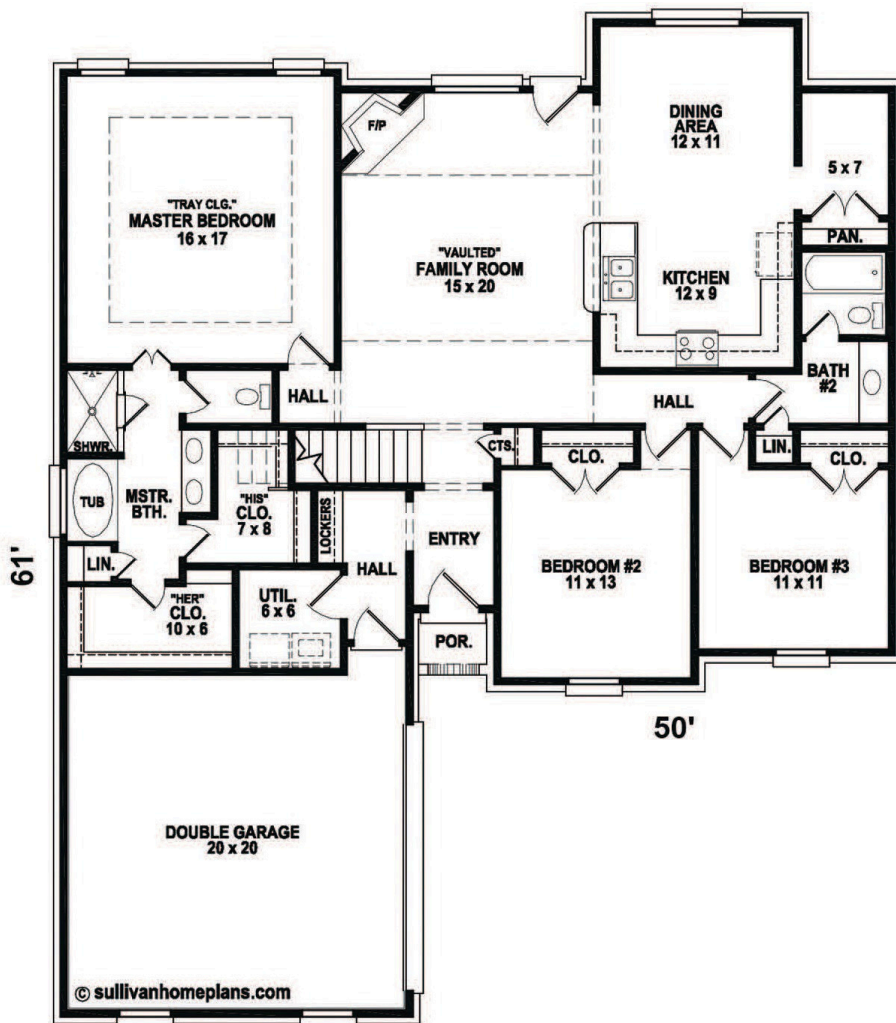

# CHERRY BLOSSOM

## Specifications

2318 SF  
Total Heated Area

3

2

Carriage

First Floor

Second Floor

*This floor plan is an artist's representation.  
Details, colors, and amenities may vary and are subject to change.*