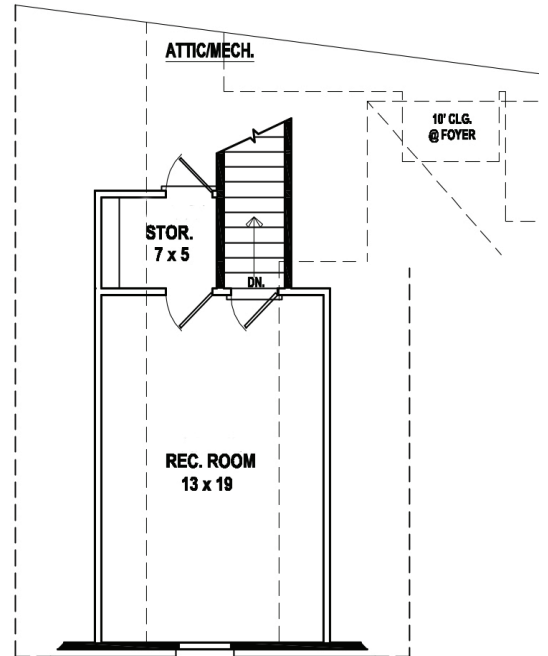

JASMINE

2150 sf
Total Heated Area

3 2

BONUS

Artist's conception. All plans subject to change.

First Level

Second Level

SKYLAKE
- CONSTRUCTION -