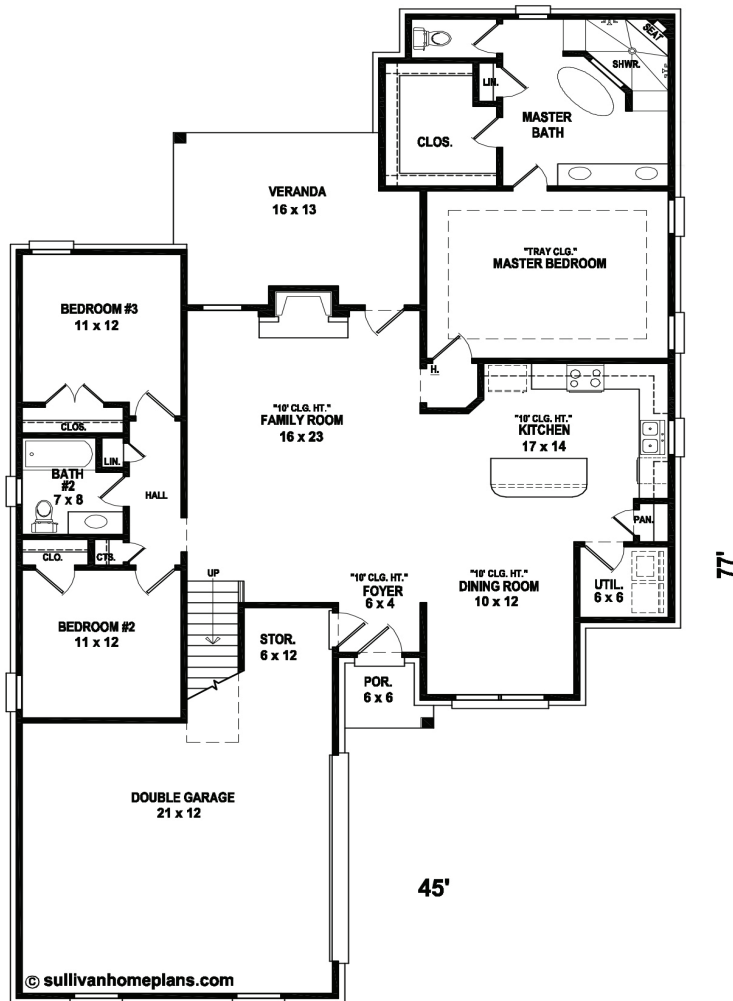

JASMINE

2150 sf
Total Heated Area

3 2

BONUS

Artist's conception. All plans subject to change.

First Level

Second Level

SKYLAKE
- CONSTRUCTION -