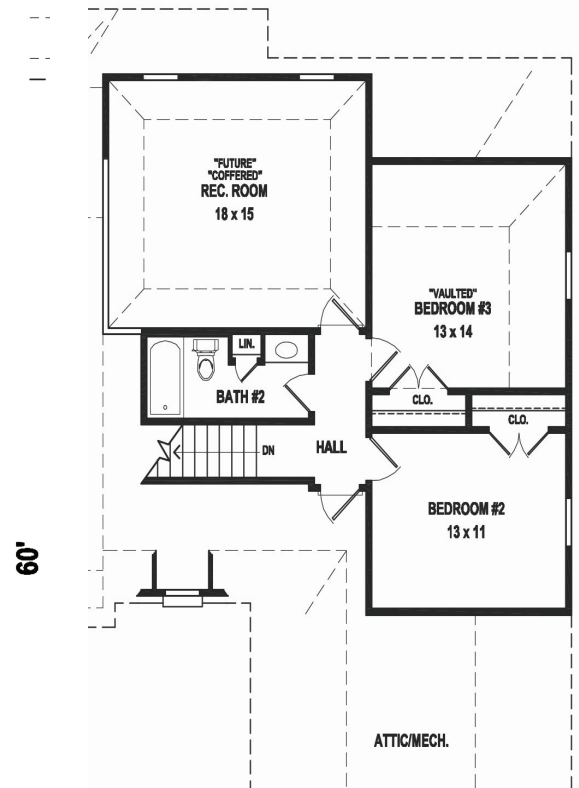

IRIS

Artist's conception. All plans subject to change.

2480 sf
Total Heated Area

3 **2.5**

BONUS

First Level

Second Level

SKYLAKE
- CONSTRUCTION -