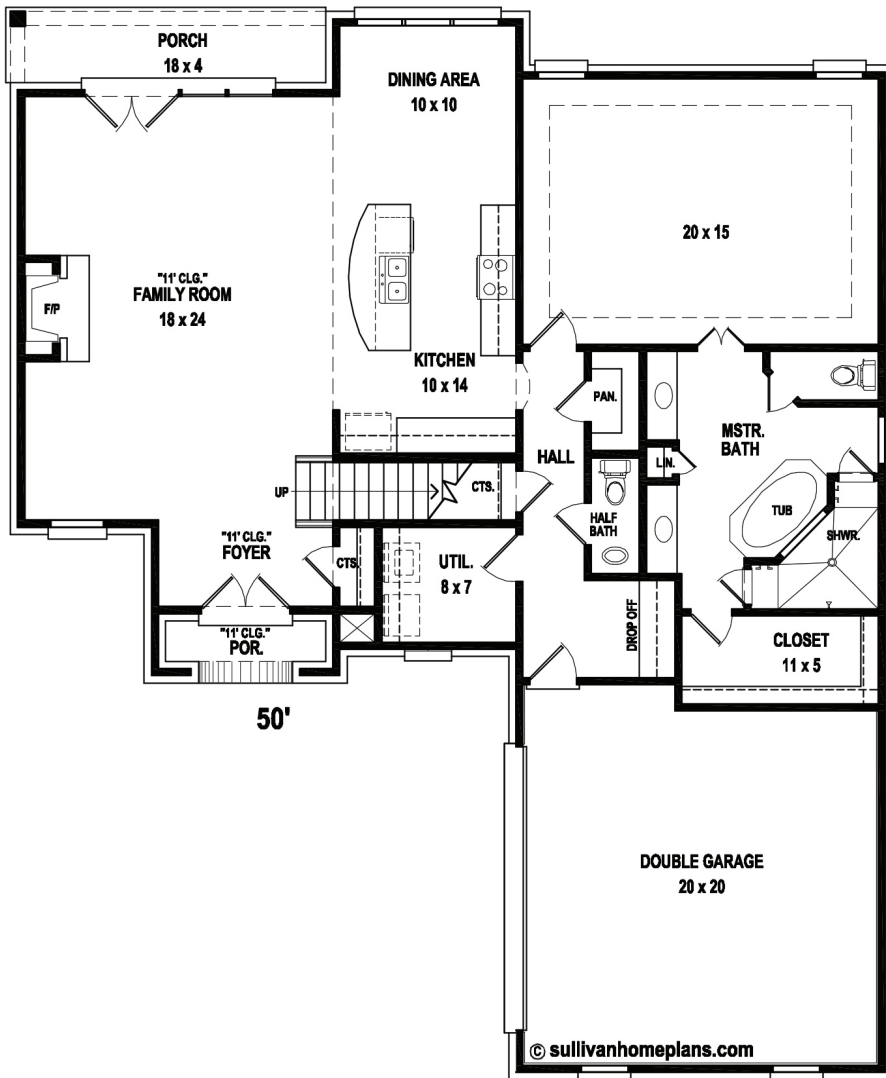

IRIS

Artist's conception. All plans subject to change.

2480 sf
Total Heated Area

3 **2.5**

BONUS

First Level

Second Level

SKYLAKE
- CONSTRUCTION -