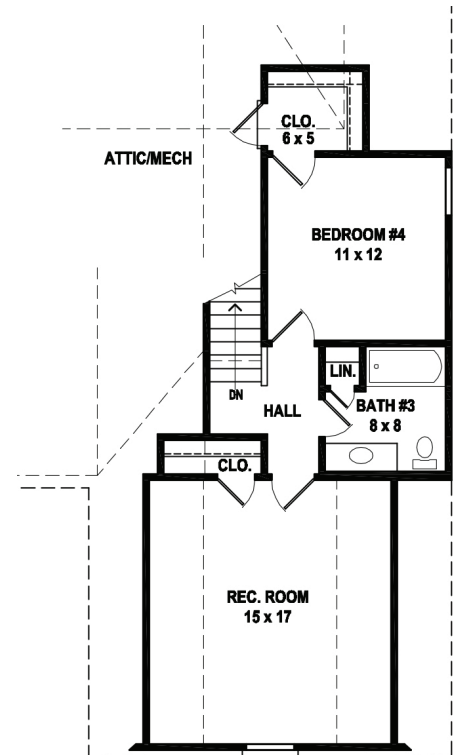

Second Level

SKYLAKE
- CONSTRUCTION -

www.skylakeconstruction.com

662-429-9900