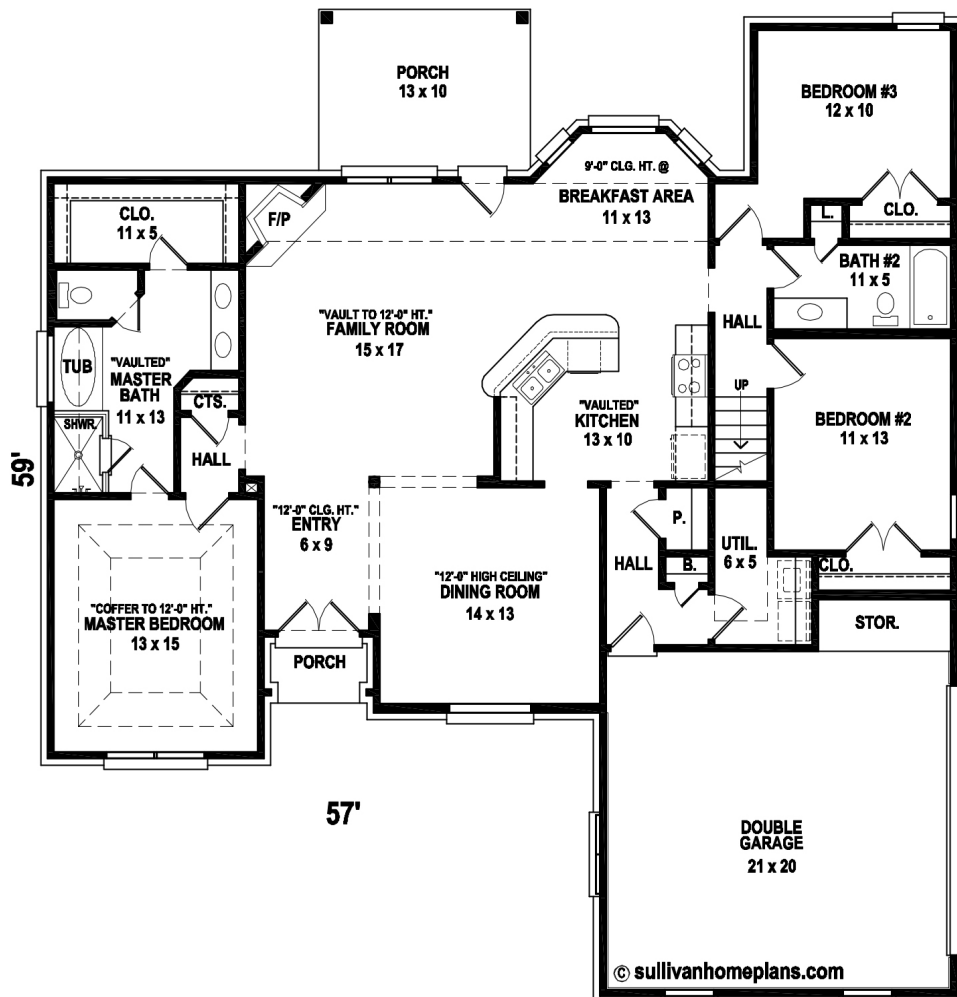

# MORNING GLORY

Artist's conception. All plans subject to change.

**2479 sf**  
Total Heated Area

4      3

**BONUS**

## First Level