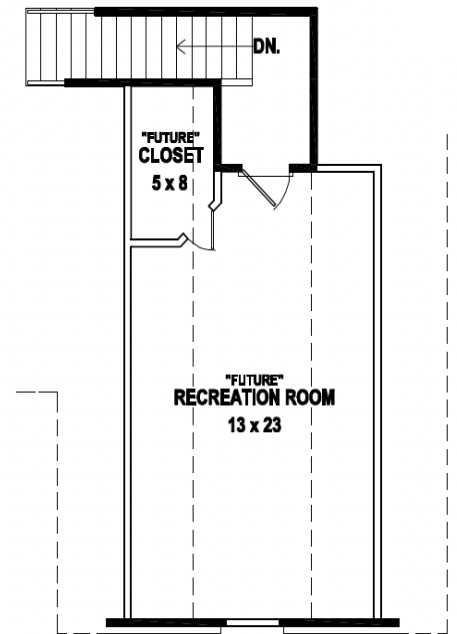

CYPRESS

Artist's conception. All plans subject to change.

2129 sf
Total Heated Area

3

2

BONUS

First Level

53'

Second Level

SKYLAKE
- CONSTRUCTION -

www.skylakeconstruction.com

662-429-9900

© sullivanhomeplans.com