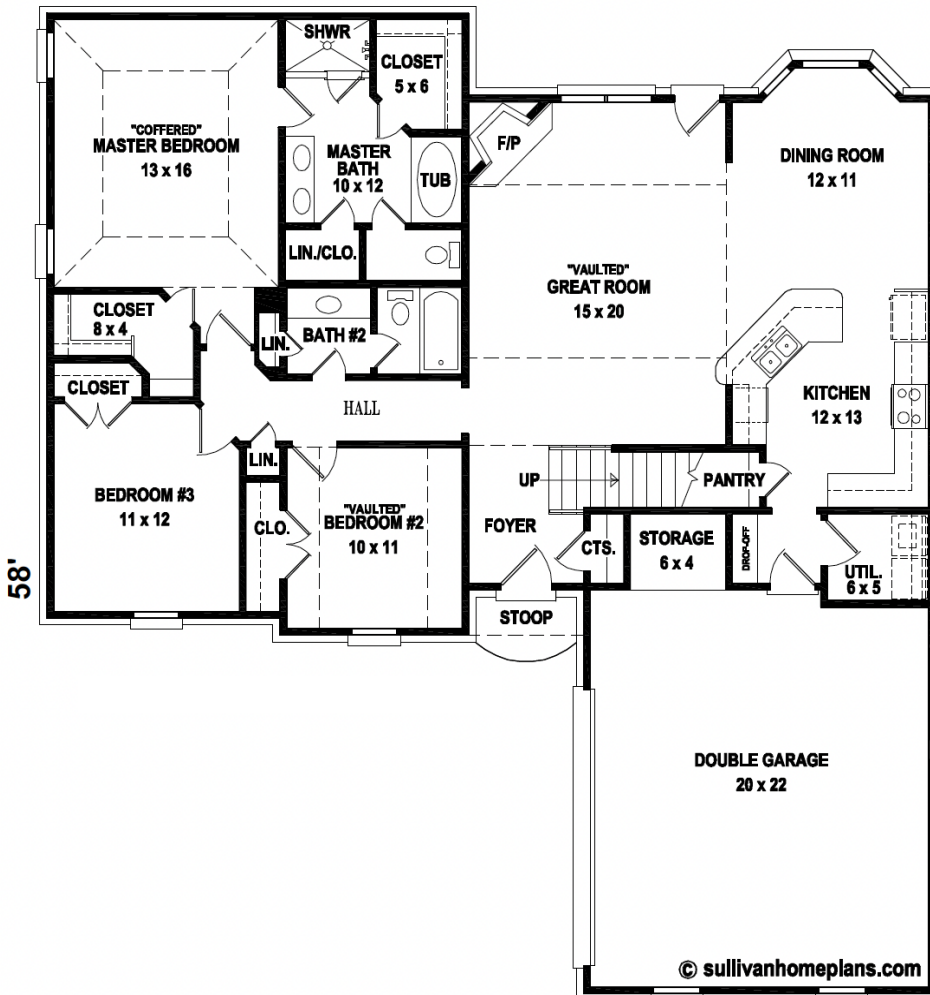

CYPRESS

Artist's conception. All plans subject to change.

2129 sf
Total Heated Area

3

2

BONUS

First Level

53'

Second Level

SKYLAKE
- CONSTRUCTION -

www.skylakeconstruction.com

662-429-9900

© sullivanhomeplans.com