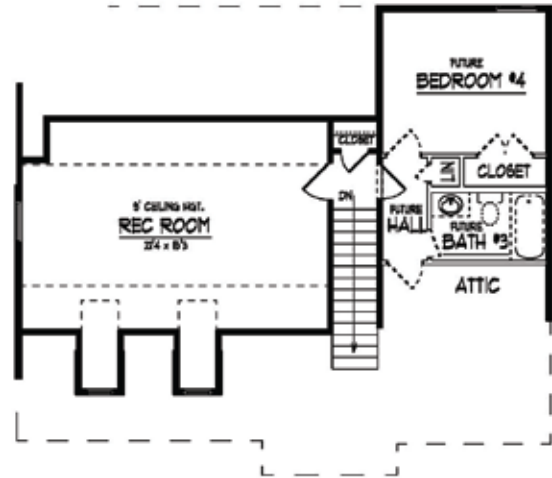

PINE

2400 sf
Total Heated Area

4 **3**

BONUS

RECESSED

Artist's conception. All plans subject to change.

First Level

Second Level