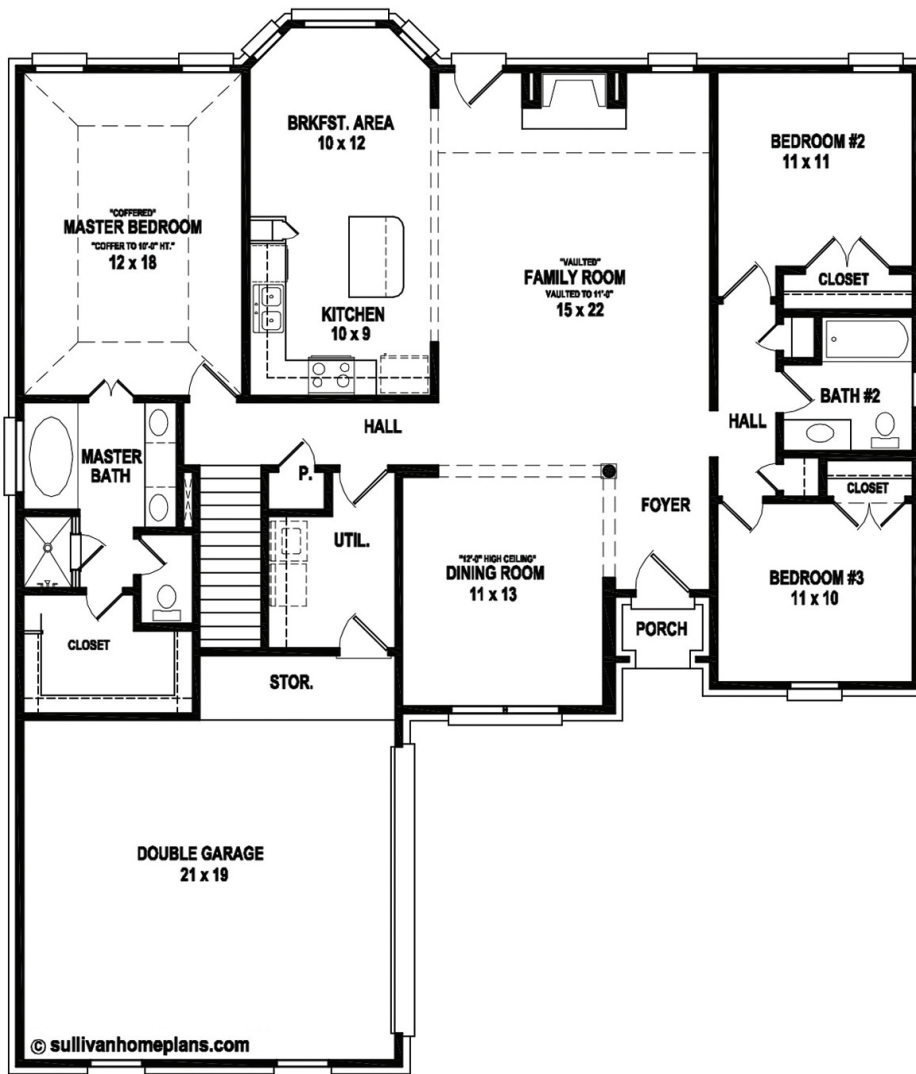

WILLOW

Artist's conception. All plans subject to change.

2215 sf
Total Heated Area

3

2

BONUS

First Level

Second Level