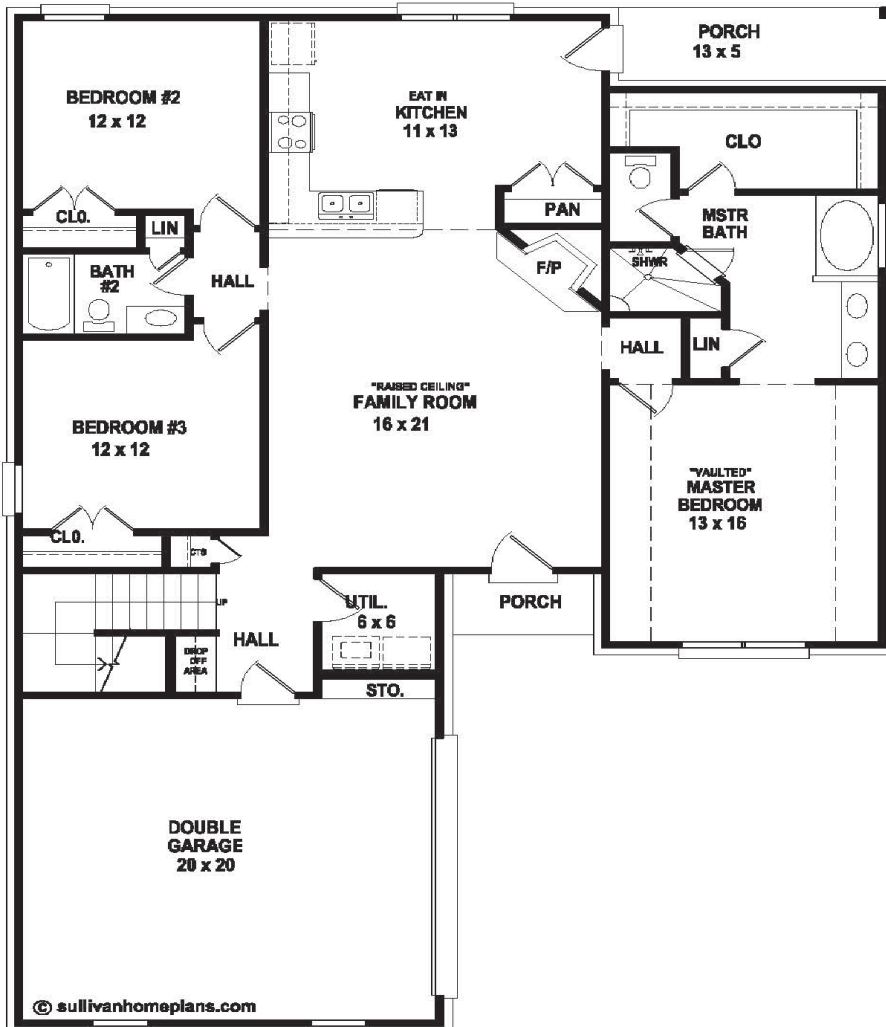

CASSIA

2049 sf
Total Heated Area

3 2

BONUS

Artist's conception. All plans subject to change.

First Level

Second Level

SKYLAKE
- CONSTRUCTION -