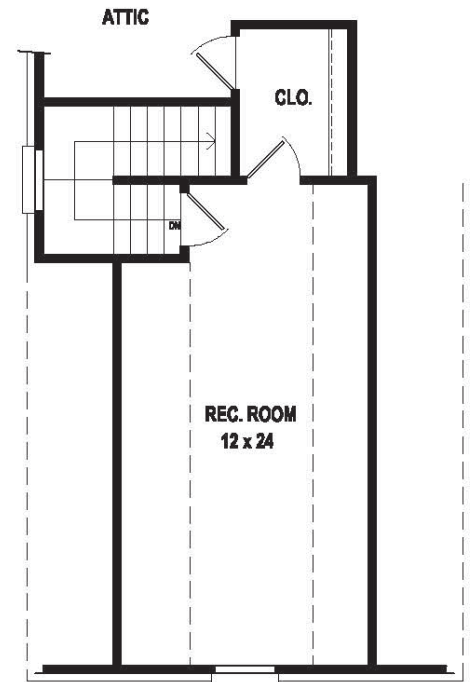

CASSIA

2049 sf
Total Heated Area

3 2

BONUS

Artist's conception. All plans subject to change.

First Level

Second Level

SKYLAKE
- CONSTRUCTION -