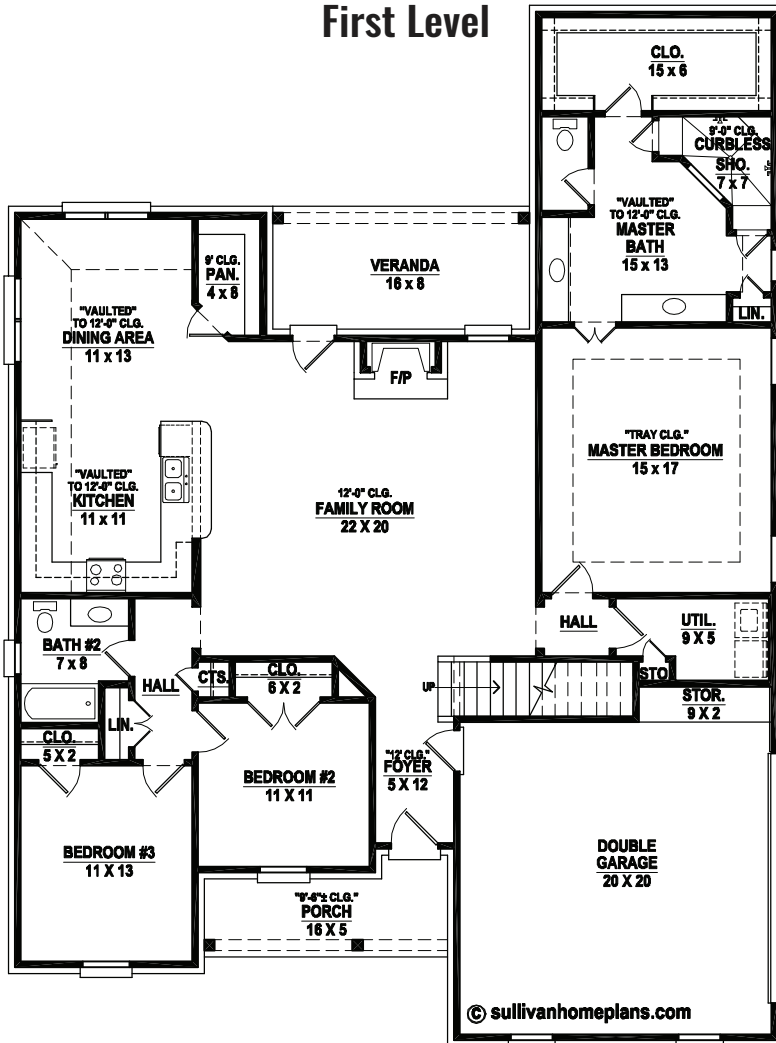

HAZEL

2459 sf
Total Heated Area

3 **2**

BONUS

Artist's conception. All plans subject to change.

First Level

Second Level

67

50'

© sullivanhomeplans.com

SKYLAKE
- CONSTRUCTION -

www.skylakeconstruction.com

662-429-9900