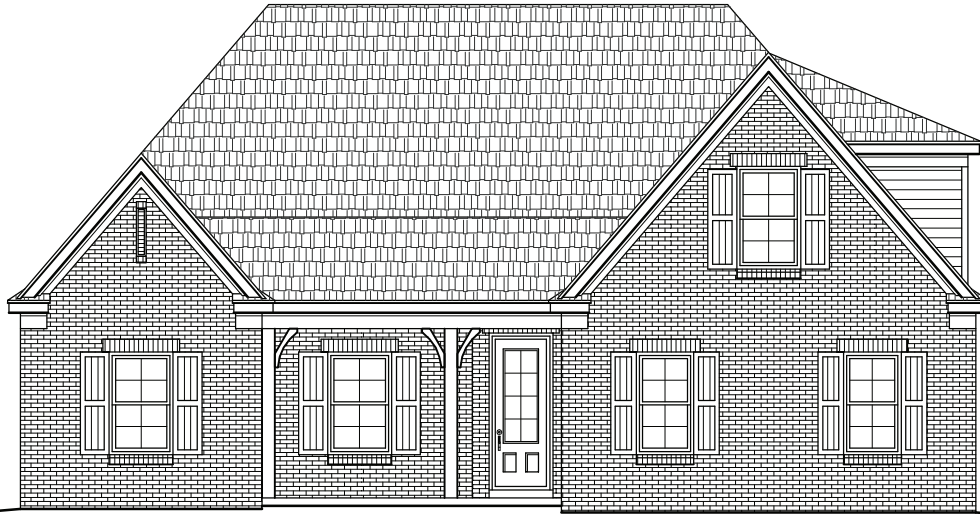

HAZEL

2459 sf
Total Heated Area

3 **2**

BONUS

Artist's conception. All plans subject to change.

First Level

Second Level

67

50'

© sullivanhomeplans.com

SKYLAKE
- CONSTRUCTION -

www.skylakeconstruction.com

662-429-9900