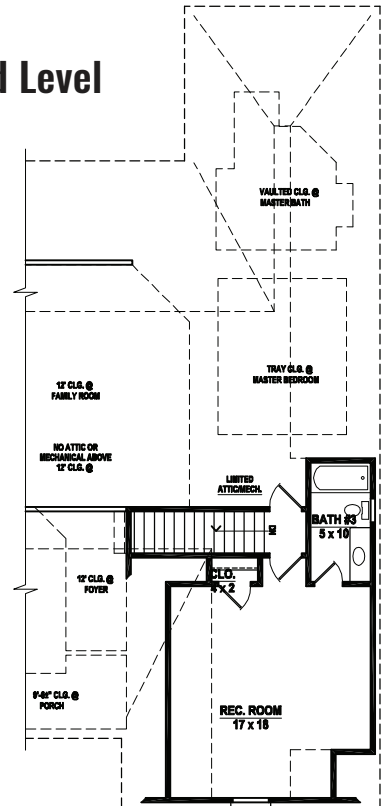

HAZEL

2459 sf
Total Heated Area

3 **2**

BONUS

Artist's conception. All plans subject to change.

First Level

Second Level

67

50'

© sullivanhomeplans.com

SKYLAKE
- CONSTRUCTION -

www.skylakeconstruction.com

662-429-9900