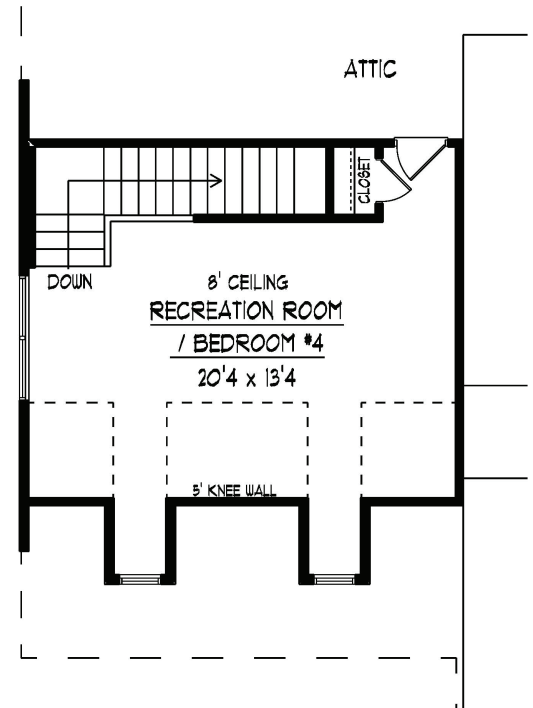

PEAR

2420 sf
Total Heated Area

3 **2**

BONUS

RECESSED

Artist's conception. All plans subject to change.

First Level

Second Level