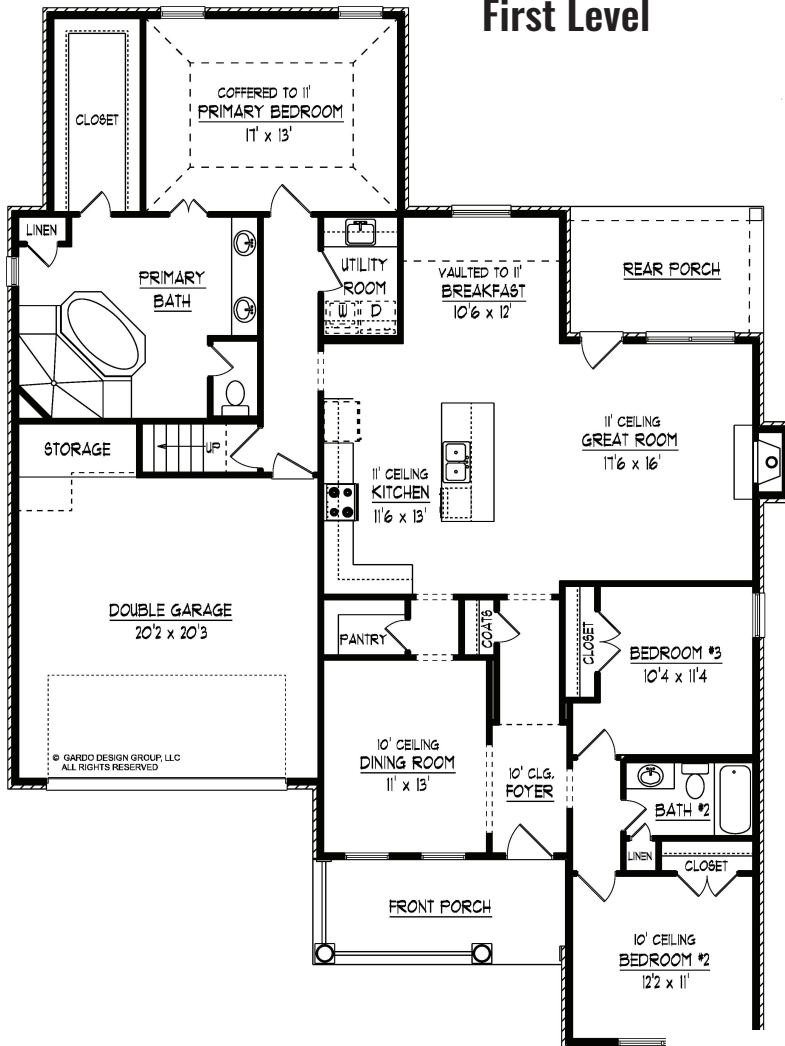

PEAR

2420 sf
Total Heated Area

3 **2**

BONUS

RECESSED

Artist's conception. All plans subject to change.

First Level

Second Level