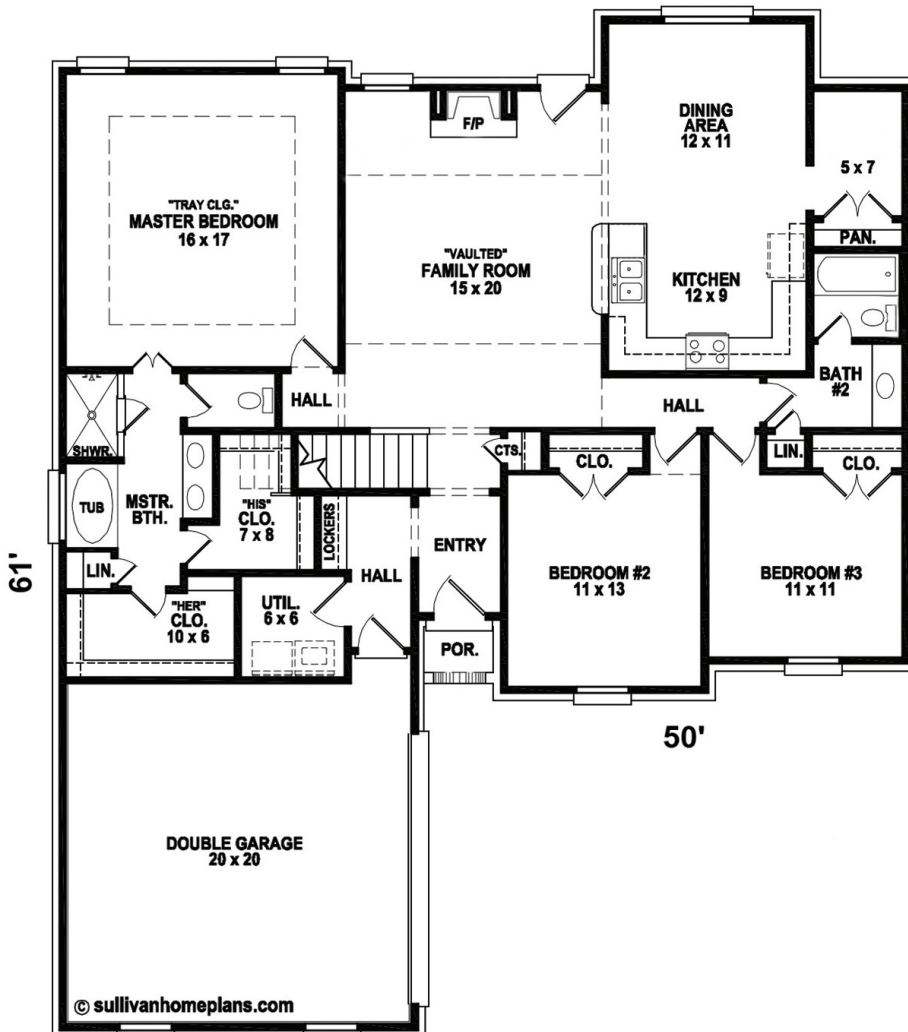

# CHERRY BLOSSOM

2278 sf  
Total Heated Area

3 2

BONUS

Artist's conception. All plans subject to change.

## First Level