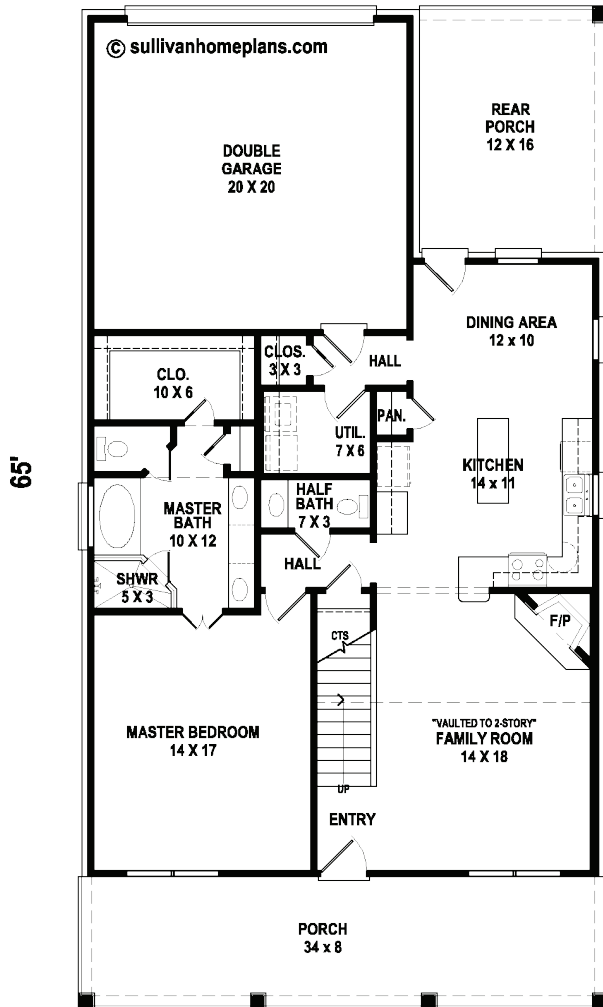

APPLE

**2145 sf
Total Heated Area**

4 **3.5**

BONUS

Artist's conception. All plans subject to change.

First Level

Second Level

SKYLAKE
— CONSTRUCTION —