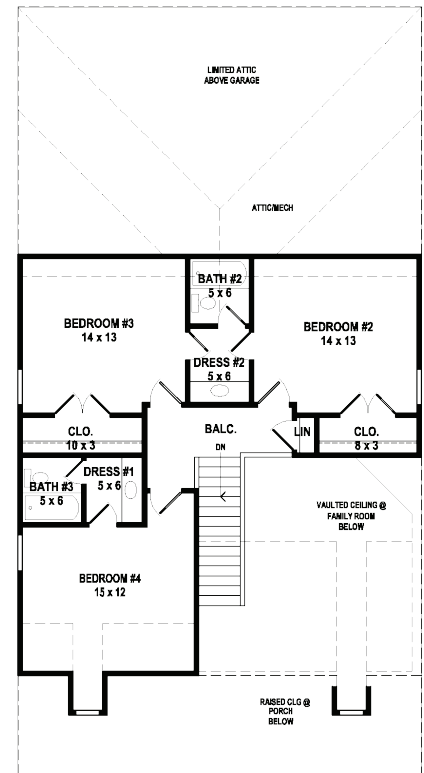

APPLE

**2145 sf
Total Heated Area**

4 **3.5**

BONUS

Artist's conception. All plans subject to change.

First Level

Second Level

SKYLAKE
— CONSTRUCTION —