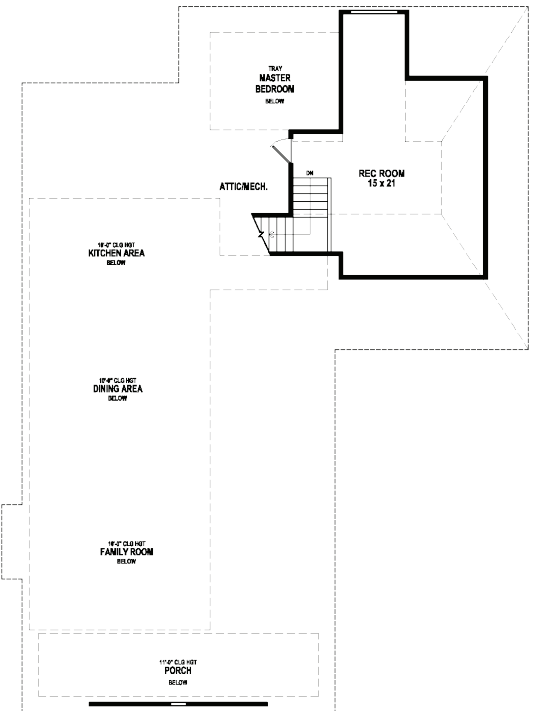

AYLA

2540 sf
Total Heated Area

3 **2**

BONUS

Artist's conception. All plans subject to change.

First Level

Second Level

SKYLAKE
— CONSTRUCTION —