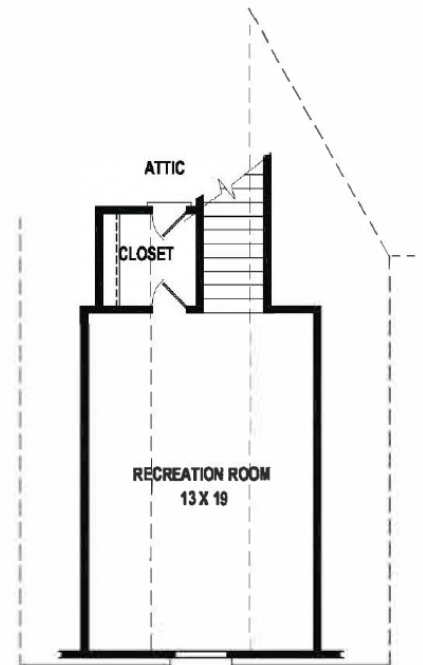

HONEYSUCKLE

Artist's conception. All plans subject to change.

2113 sf
Total Heated Area

3 2

BONUS

First Level

Second Level

SKYLAKE
- CONSTRUCTION -