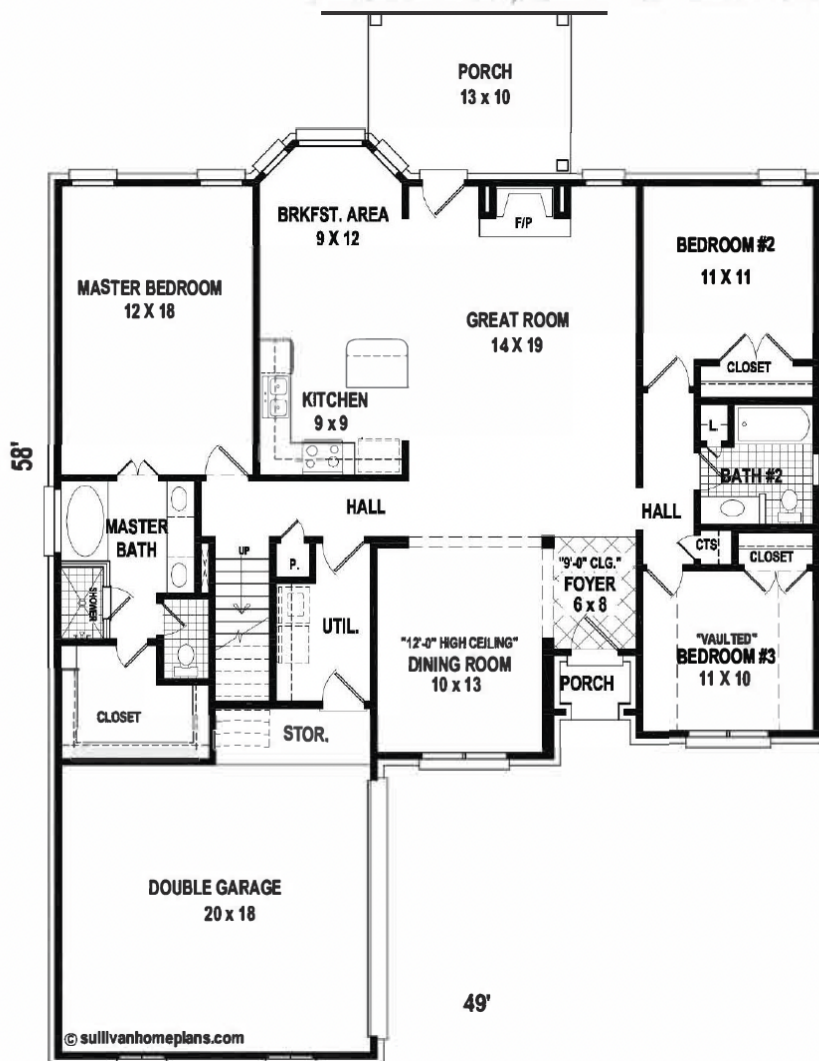

HONEYSUCKLE

Artist's conception. All plans subject to change.

2113 sf
Total Heated Area

3 2

BONUS

First Level

Second Level

SKYLAKE
- CONSTRUCTION -